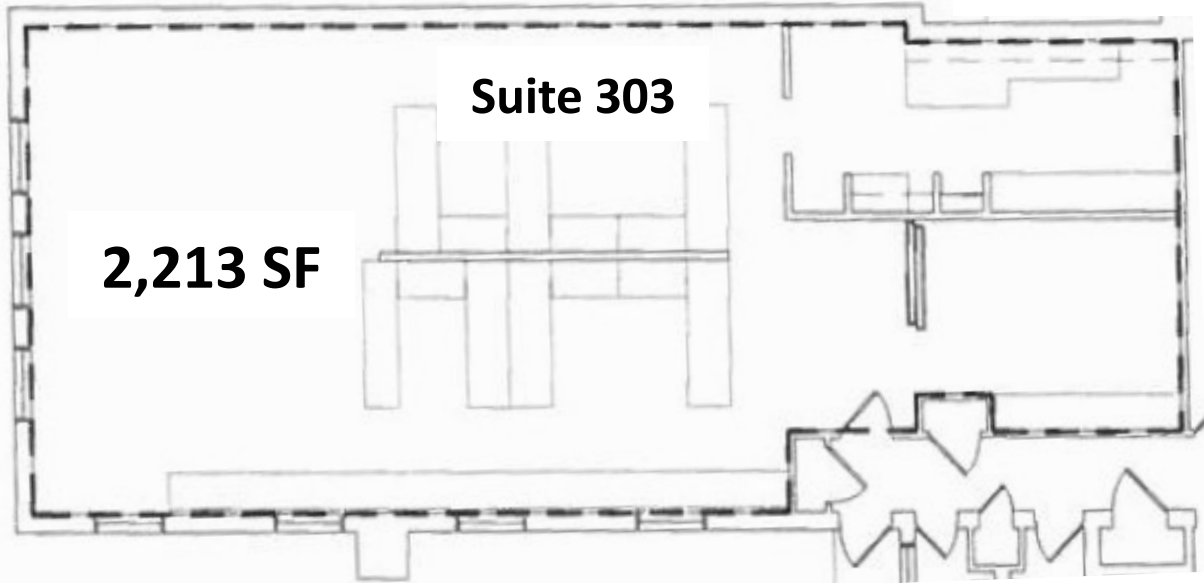

32 NASSAU STREET, PRINCETON

FOR LEASE

CONTACT:

Peter Dodds
609 452-8880 x101
609 529-4920 cell
pdodds@m-drealty.com

Livingston Johnson
609 452-8880 x110
609 306-4466 cell
ljohnson@m-drealty.com