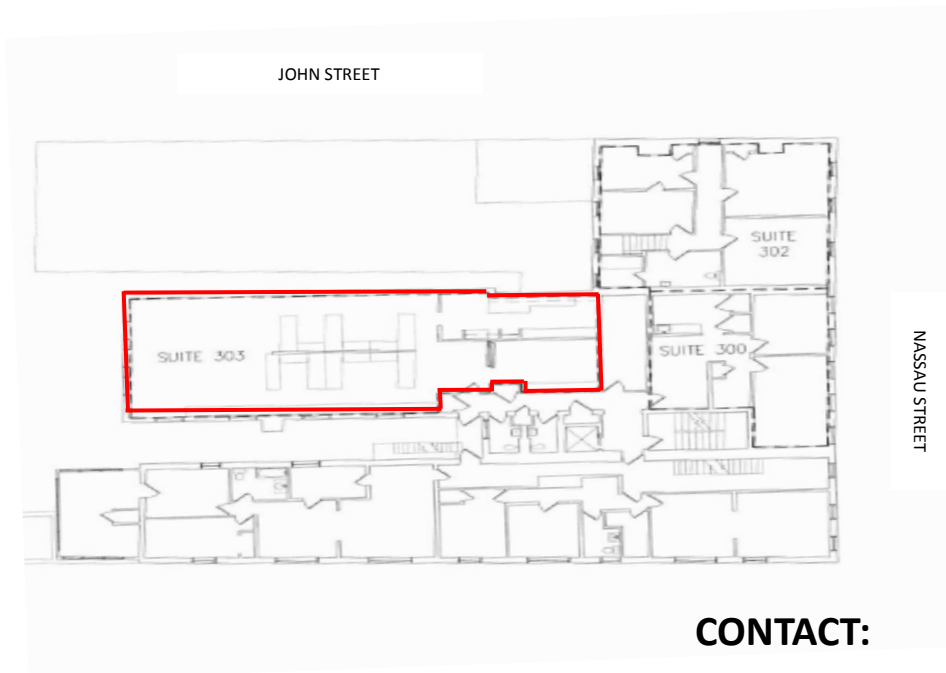

32 NASSAU STREET, PRINCETON

FOR LEASE

CONTACT:

Peter Dodds
609 452-8880 x101
609 529-4920 cell
pdodds@m-drealty.com

Livingston Johnson
609 452-8880 x110
609 306-4466 cell
ljohnson@m-drealty.com