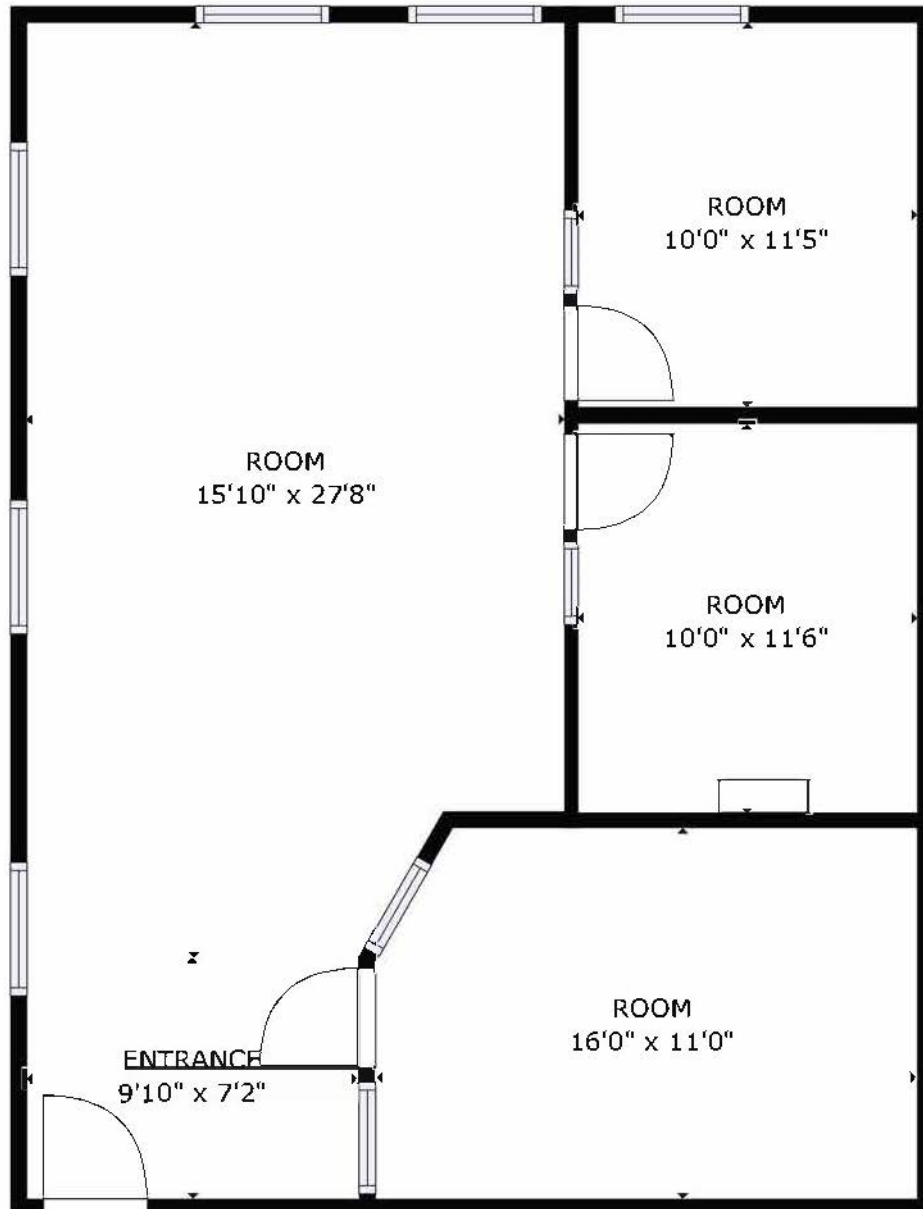

32 NASSAU STREET, PRINCETON

FOR LEASE

SUITE 202

1,162 SF

MORFORD
& DODDS *realty*
COMMERCIAL REAL ESTATE ADVISORS

For more information, or to schedule a tour, please contact:
Peter Dodds or Livingston Johnson at 609 452-8880
Email - pdodds@m-drealty.com or ljohnson@m-drealty.com