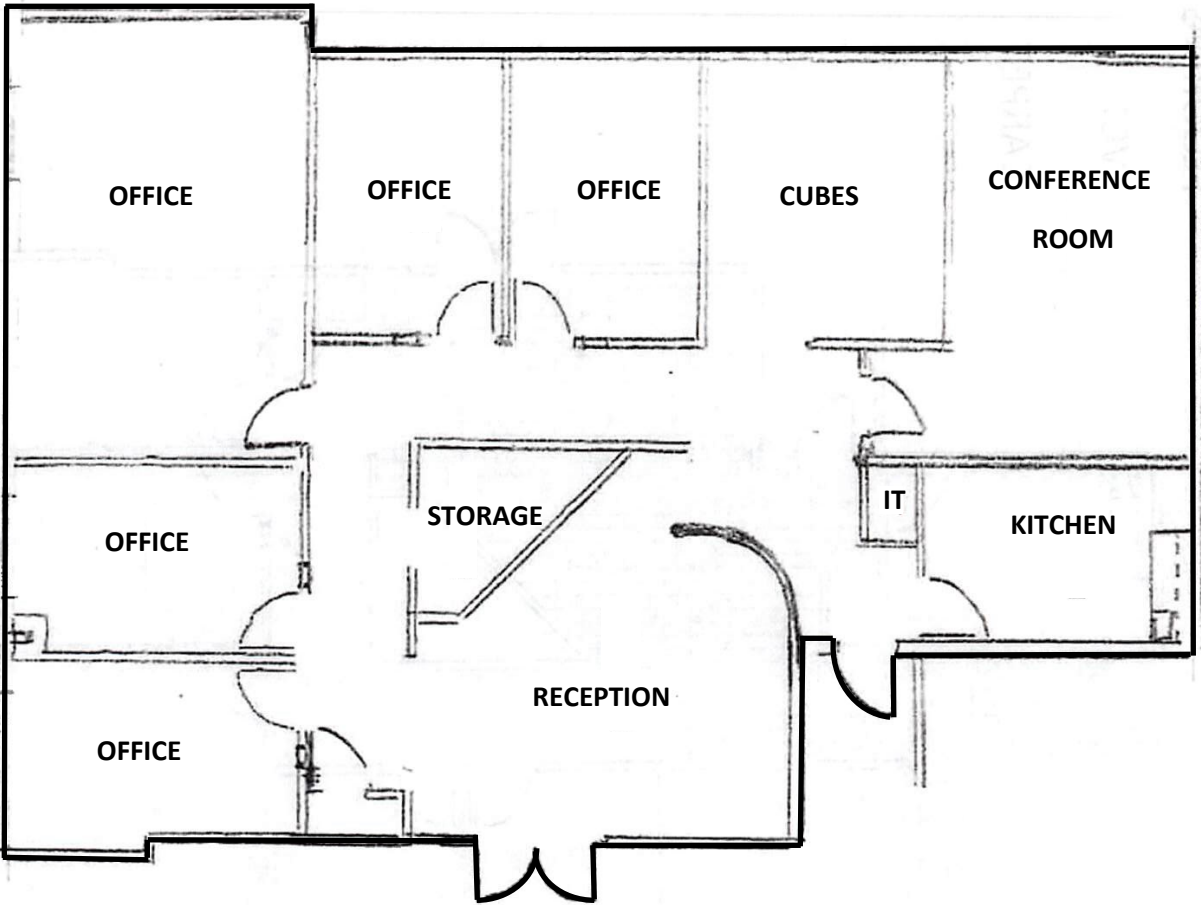

13 ROSZEL ROAD
Suite C-101
2,608 SF

FOR MORE INFORMATION, OR TO SCHEDULE A TOUR
CONTACT : PETER M DODDS 609 452-8880