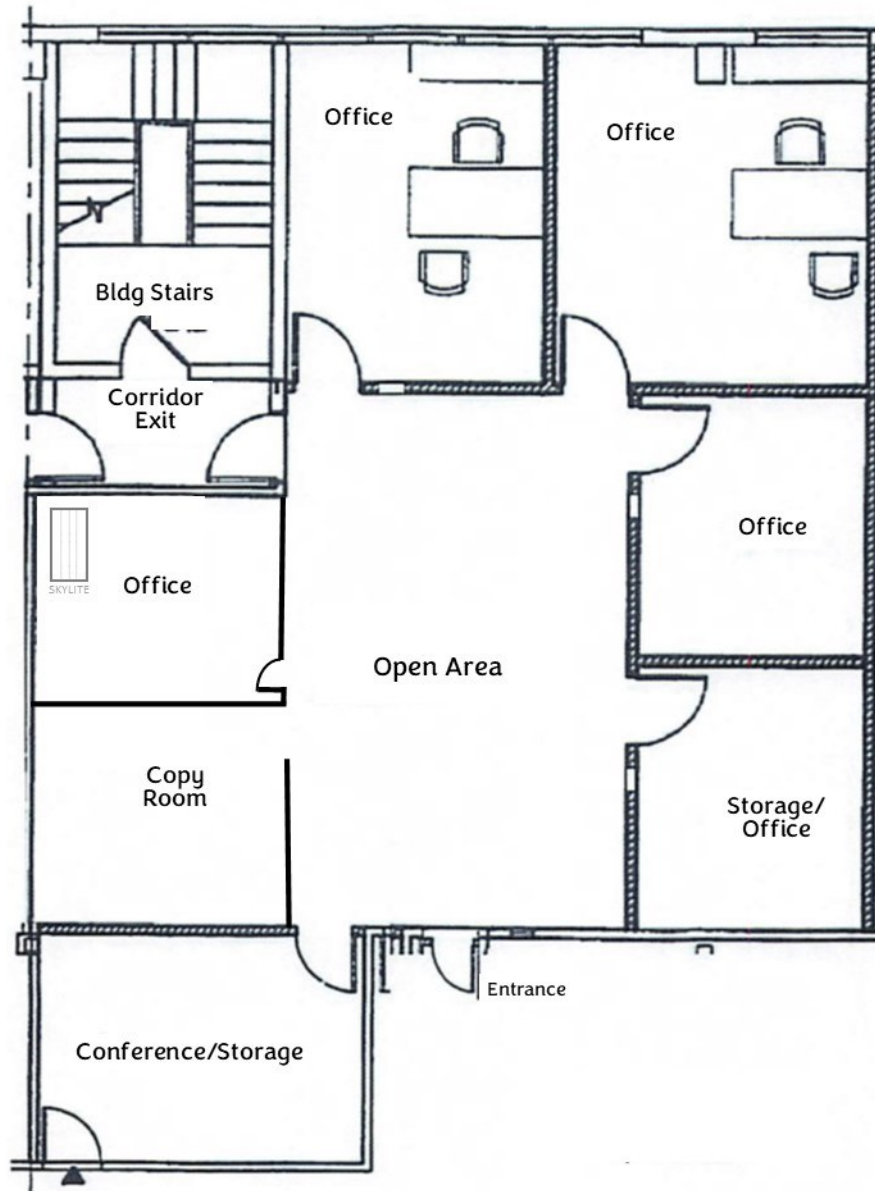

13 ROSZEL ROAD
Suite A-204
1,728 SF

MORFORD
& DODDS *realty*
COMMERCIAL REAL ESTATE ADVISORS

FOR MORE INFORMATION, OR TO SCHEDULE A TOUR

CONTACT : PETER M DODDS 609 452-8880