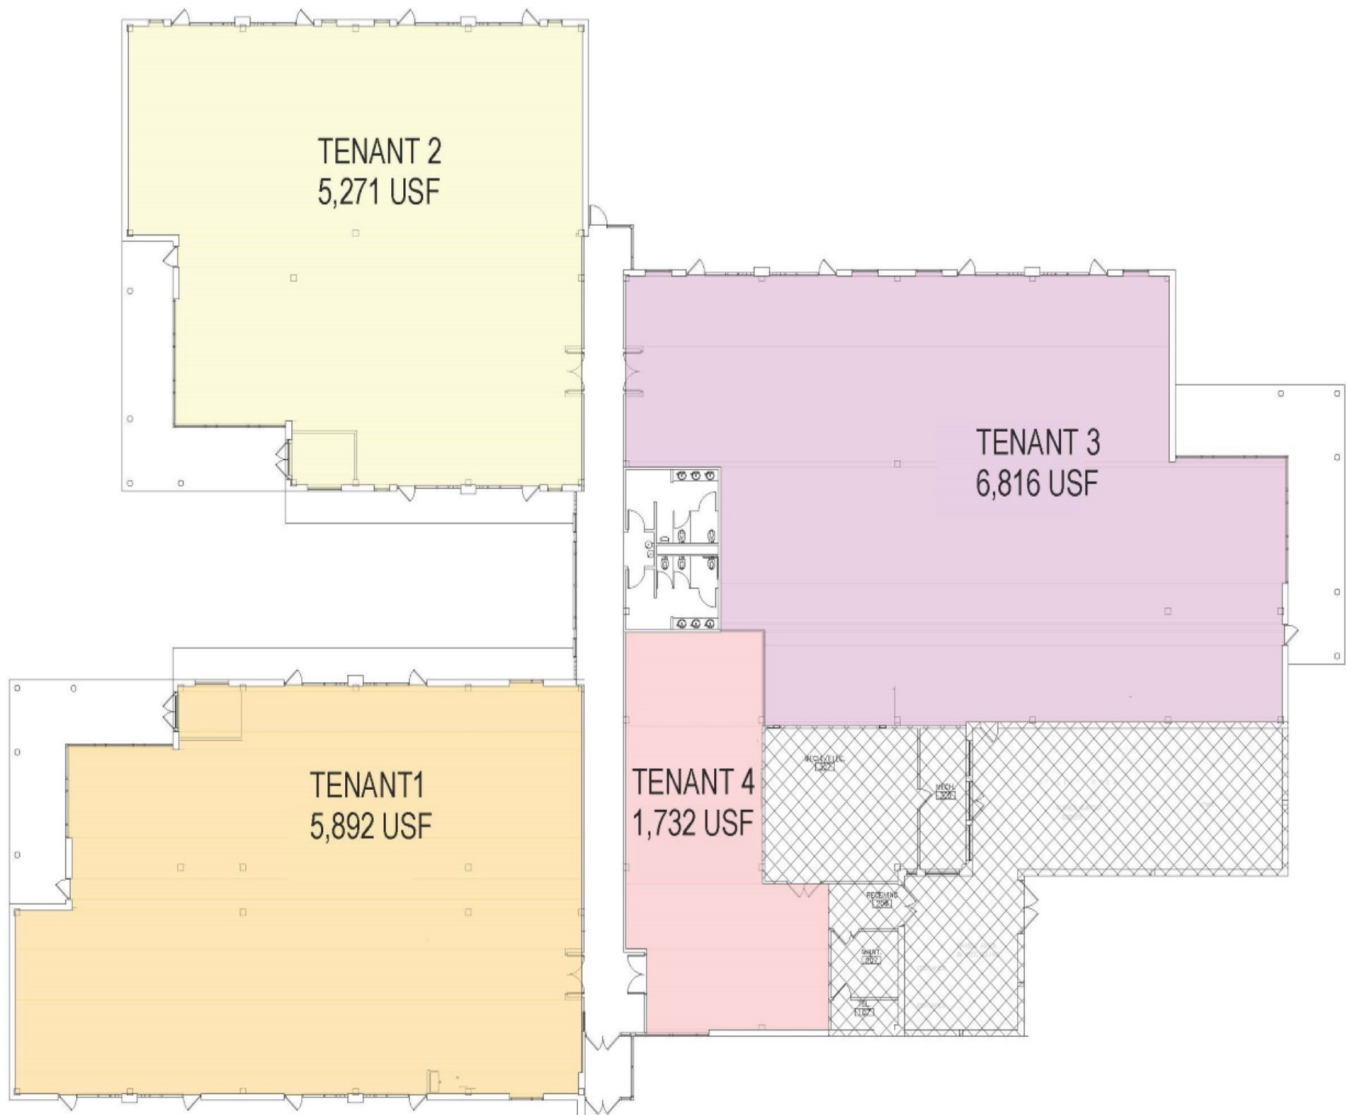

MORFORD & DODDS REALTY

COMMERCIAL REAL ESTATE ADVISORS

777 Scudders Mill Road

MORFORD & DODDS *realty*
COMMERCIAL REAL ESTATE ADVISORS

Exclusive Broker

Peter Dodds - pdodds@m-drealty.com
Livingston Johnson - ljohnson@m-drealty.com
609 452-8880