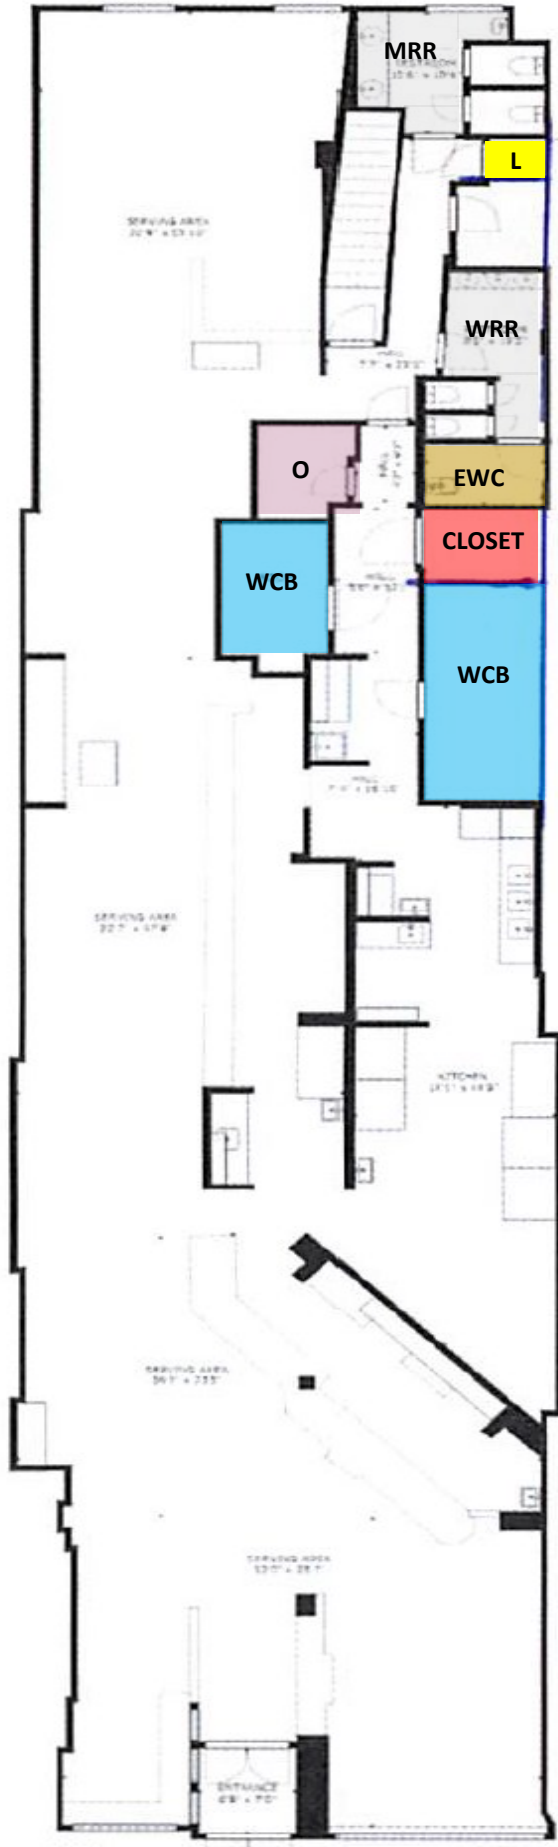

FLOOR 1

FLOOR 2

- LIFT - 500 LB CAPACITY
- WALK IN FREEZER
- STORAGE
- WALK IN COLD BOX
- OFFICE
- CLOSET
- EMPLOYEE RESTROOM
- MEN & WOMEN'S RESTROOM

NASSAU STREET FRONTAGE