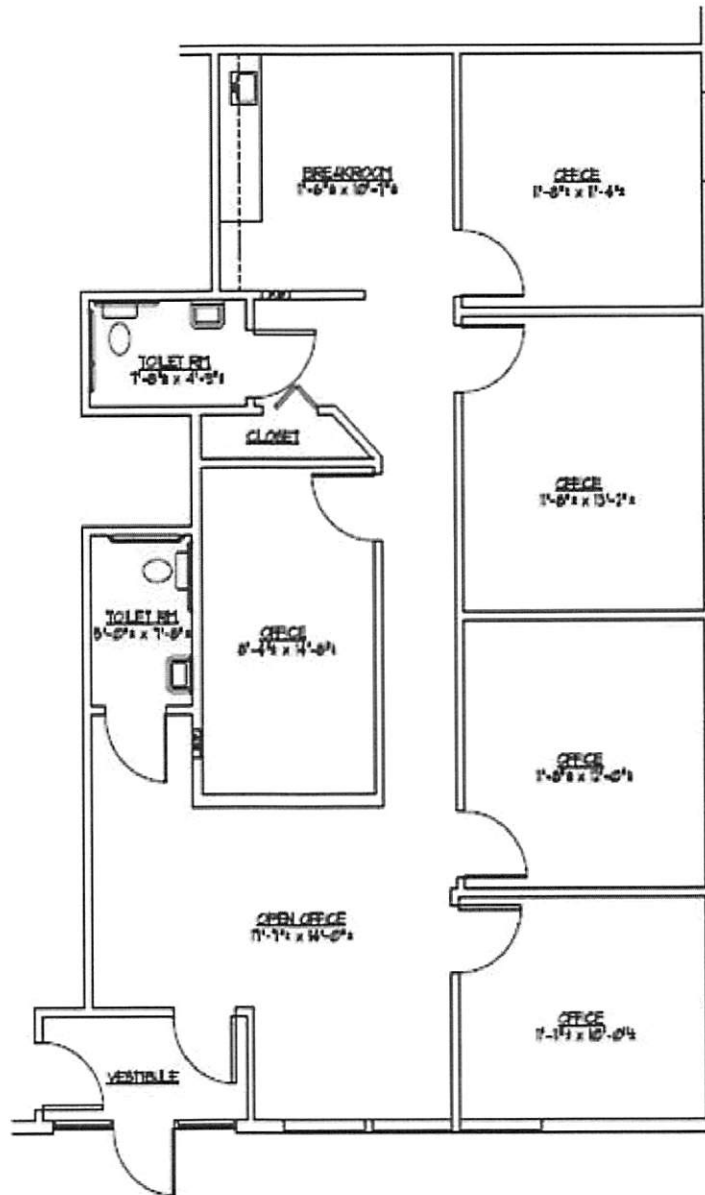

Woodside Office Complex
666 Plainsboro Road

Building 1300
Suite 1335 - 1,440 sf

EXISTING FLOOR PLAN - SUITE 1335
SCALE 1/8" = 1'-0"