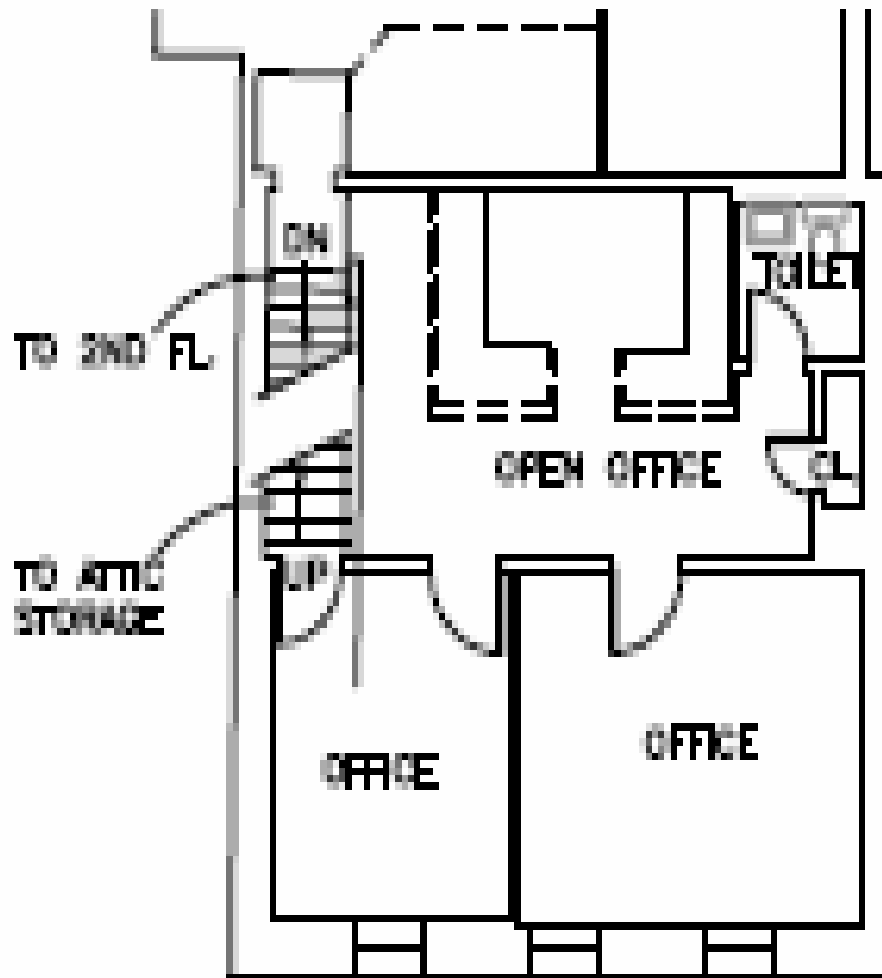

112 NASSAU STREET, PRINCETON

760 SF

FOR MORE INFORMATION, OR TO SCHEDULE A TOUR, CONTACT:
Peter Dodds 609 452-8880

MORFORD & DODDS REALTY

COMMERCIAL REAL ESTATE ADVISORS